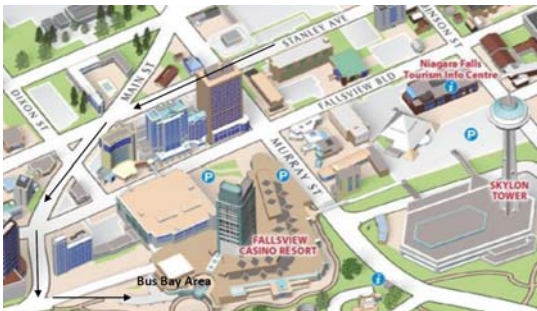

## Directions to Fallsview Casino Loading Dock

### From North Toronto,

- Take the 401 to Highway 403 south which will connect to the Queen Elizabeth Way (QEW).
- From south Toronto, take the Gardiner Expressway to the Queen Elizabeth Way (QEW).
- **Follow the QEW towards Niagara Falls, to Highway 420.**
- **Turn right onto Stanley Avenue and follow to Main Street.**
- **Turn left onto Main Street and follow to end (Portage Rd.).**
- **Turn left into Fallsview Casino Resort Shipping & Receiving area and proceed to loading dock.**

Entering 7001 Portage Road, Niagara Falls ON into your GPS will take you to the entrance off of portage road.

## Directions to the Grand Hall – From the Parking Garage

- Take the elevator to the Casino Level
- Follow the Galleria Hallway past the Swarovski, towards the Avalon Theatre
- Take the escalators leading to the Food Court Area and the Grand Hall.
- Turn left from the escalators and follow into the Grand Hall